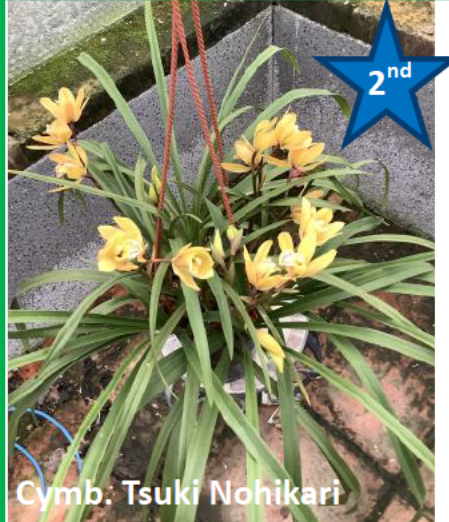

South East Orchid Society

Virtual Table Show Results

For

January 2021

Class 1

Laeliinae Species

**Virtual Table
Show Results**

Cattleya trianae

Laelia anceps

Class 2

Laeliinae Hybrid

Potinara "Burana Beauty"

Class 4

Cymbidium Hybrid

Cymb. Hybrid

Cymb. Tsuki Nohikari