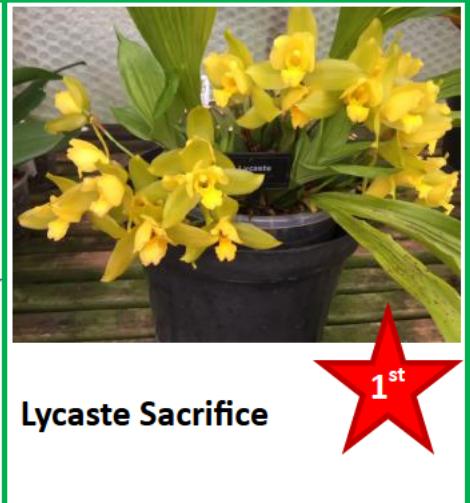

Vanda falcata

Class 17

Pleurothalidinae Species

Pleurothallis stricta

Class 19

Maxillaria Species

Class 20

Maxillaria Hybrid

Class 21

Terrestrial

Class 21 continued

Eulophia cucullata

Common Spotted

Thunia Gatttonensis

**Eria hyacinthoides
(Bryobium)**

Class 22