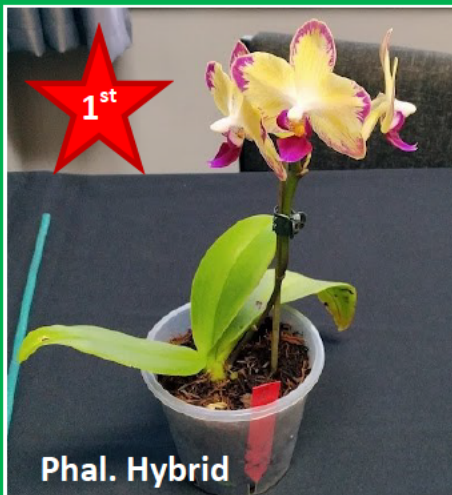

Cattleya trianae
the 'Christmas Orchid'

BEST IN SHOW

Cattleya (Soph.) cernua

Class 3

Cymbidium Species

Cymbidium tracyanum

Class 4

Cymbidium Hybrid

Cymbidium Kanran

Cymbidium Hybrid

Class 8

Oncidinae Hybrid

Class 11

Phragmipedium Species

'Chiguinda'

Class 14

Phalaenopsis Hybrid

Class 19

Maxillarieae Species

Lycaste lasioglossum

Class 20

Maxillarieae Hybrid

Zygopetalum Moonlight

Class 22