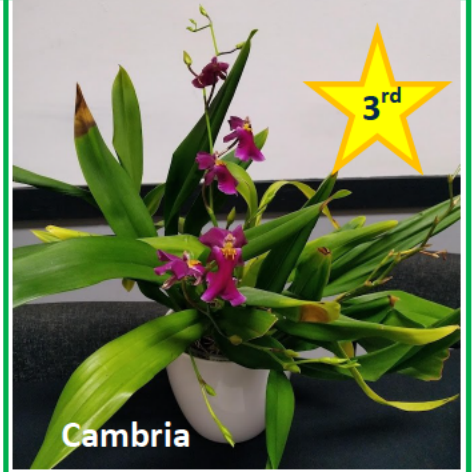

Class 8

Oncidinae Hybrid