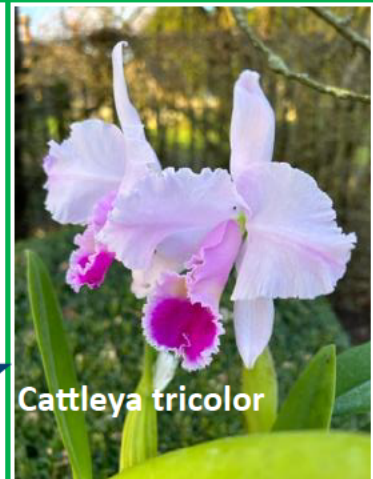

<https://www.facebook.com/groups/SEOS.Members>

OUR NEW WEBSITE

World-wide orchid growers

South East Enthusiasts

SEOS Members Only Page

January Virtual Table
Show Results

Class 1

Laeliinae Species

Cattleya walkeriana

2nd

Cattleya tricolor

Laelia anceps

1st

BEST IN SHOW

Laelia gouldiana

Dinema polybulbon