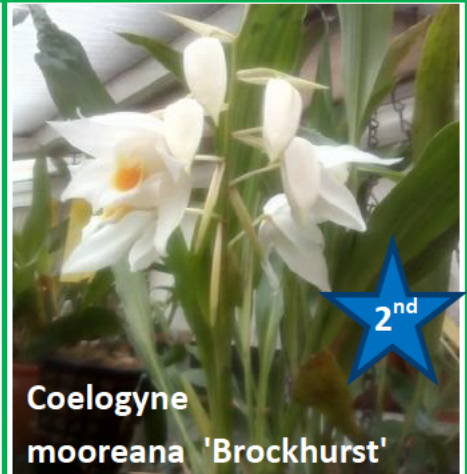

Coelogyne fimbriata

3rd

Cochlean warezewiczella amazonia

Ceratostylis rubra

1st

Coelogyne mooreana 'Brockhurst'

2nd

Coelogyne speciosa

Coelogyne speciosa

Class 23

Hybrids not listed elsewhere

Bulbo (Cirrhopetalum) Elizabeth Ann 'Buckleberry'

1st

Bulbo Elizabeth Ann 'Buckleberry'.

Class 23

Continued