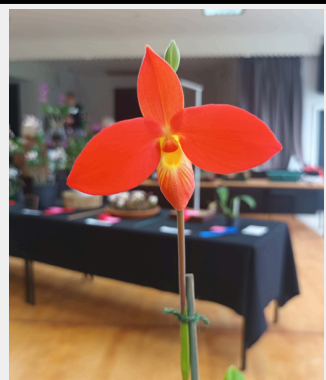

# TABLE SHOW RESULTS

**Class 9 Winner**  
Paph. Hybrid

**Class 17 Winner**  
Masdevallia

**Class 10 Winner**  
Phrag. Besseae

**Class 18 Winner**  
Maxillaria  
chrysanthum

**Class 11 Winner**  
Phrag 'vampire  
slayer'