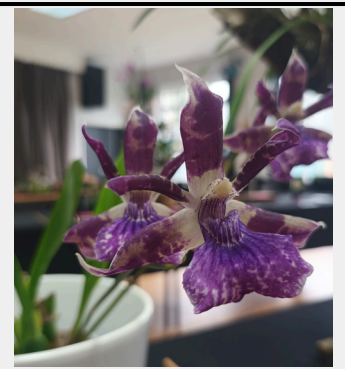

Class 19 Winner
Zygopetalum