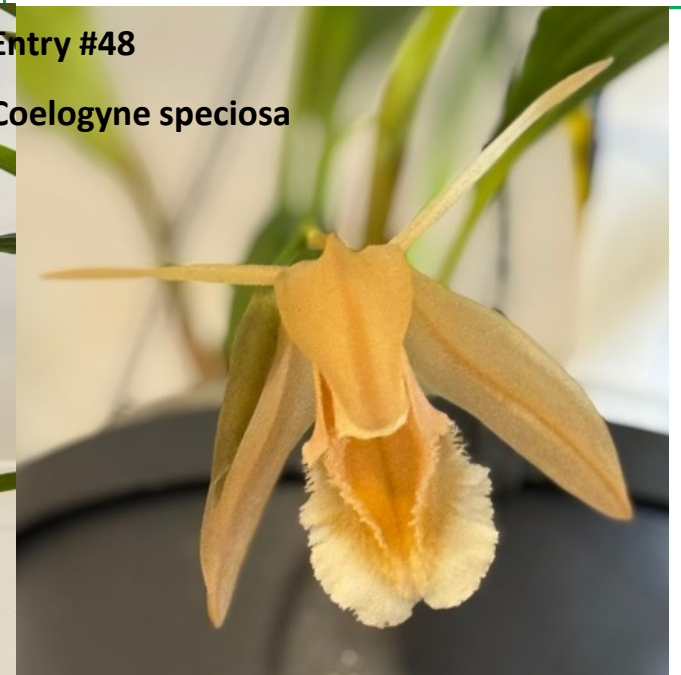

Maxillaria variabilis

1st

Class 20

Coelogyne Species or Hybrid

Entry #45

Dendrochilum glumaceum

Entry #46

Dendrochilum cobbianum

Class 20

Coelogyne Species or Hybrid
(continuation)

Entry #47

Coelogyne speciosa

Entry #48

Coelogyne speciosa

Class 20

Coelogyne Species or Hybrid
(continuation)

Entry #49

Dendrochilum javierii

Entry #50

Dendrochilum javierii

Class 20

Coelogyne Species or Hybrid
(continuation)

Class 20

Coelogyne Species or Hybrid
(continuation)