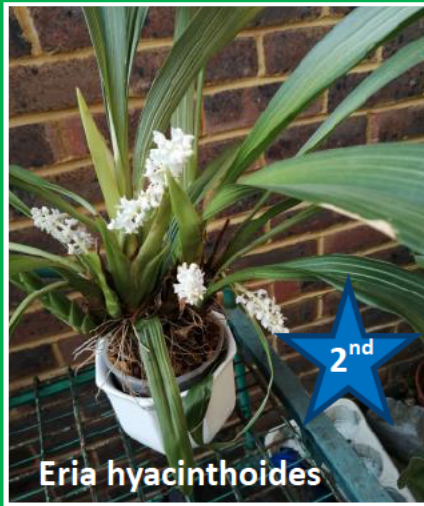

Vandaeae Species

Areangis biloba

Class 17

Pleurothallidinae Species

Barbosella
australis

Barbosella porschii

Class 18

Pleurothallidinae Hybrid

Class 22

Species not listed elsewhere

Class 35

3 x Terrestrial (species or hybrid)

3 Stenoglottis Longifolia

SEOS Website and Facebook Pages

<https://www.southeastorchids.com/>

<https://www.facebook.com/groups/KentOrchids>