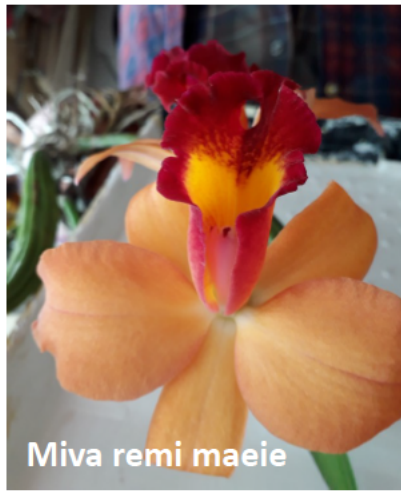

Class 1

Laeliinae Species