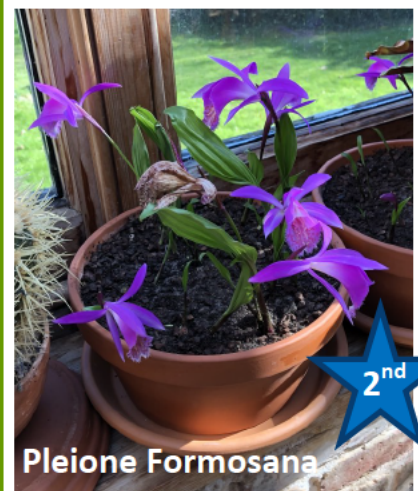

## Class 16

Vandaeae Hybrid

Sarcochilus Heidi

## Class 19

Maxillarieae Species

Lycaste skinnerii

## Class 21

Terrestrial

Early Purple  
Orchid Mascula

Pleione Formosana

N.B. The Early Purple orchid, shown above, has grown and been nurtured in the member's own garden.